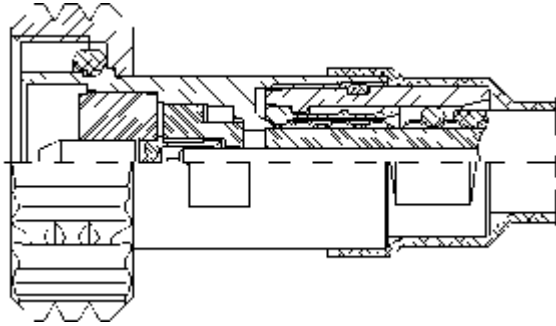

## 7-16 DIN Male Connector for 3/8" Coaxial Cable, RAPID FIT™ O-ring sealing

**Product Description**

Radio Frequency Systems line of high performance coaxial cable connectors are designed specifically to provide the highest quality connector-cable interface while simplifying and speeding up the attachment of connectors to CELLFLEX® coaxial cables. RFS connectors are fully tested for mechanical and electrical compliance specifications. They are available in all popular cable sizes in a variety of mating interfaces. The 7-16 connector is the most rugged RF connection meeting all requirements even under severe environmental conditions.

**Technical Specifications**

Transmission Line Type	Coaxial Cable
Cable Size	3/8"
Cable Type	Foam Dielectric
Connector Interface	7-16 DIN
Nominal Impedance, ohms	50
Connector Type	RAPID FIT™
Sealing Method	O-ring
Gender	Male
Plating Outer/Inner	Silver/Silver
Length, mm (in)	55 (2.2)
Outer Diameter, mm (in)	37 (1.5)
Weight, kg (lb)	0.11 (0.24)
Inner Contact Attachment	Basket
Outer Contact Attachment	Spring Finger
3rd Order IM Product @ 2x20 Watts, dBc	<-156
Maximum Frequency, GHz	3.7
VSWR (Return Loss, dB)	0 < f = 1.0 GHz: 1.02 (40.0) 1.0 < f = 2.7 GHz: 1.03 (36.6) 2.7 < f = 3.7 GHz: 1.06 (30.7)
Wrench size front, mm (in)	17 (11/16)
Wrench size rear, mm (in)	15 (9/16)
Trimming Tool	TRIM-Series-A
Waterproof Level	IP68

**Notes****Other Documentation**

Installation Instruction: [M30712c.pdf](#)

7-16 DIN Male Connector for 3/8" Coaxial Cable, RAPID FIT™ O-ring sealing

All information contained in the present datasheet is subject to confirmation at time of ordering