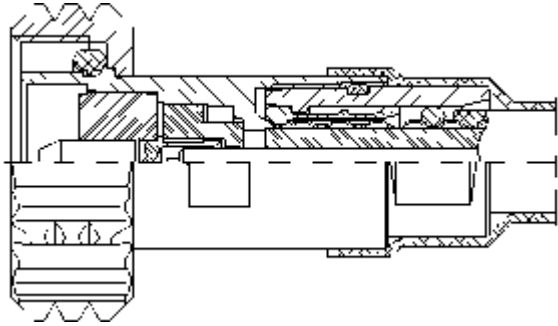

7-16 DIN Male Connector for 3/8" Coaxial Cable, RAPID FIT™ O-ring sealing

Product Description

Radio Frequency Systems line of high performance coaxial cable connectors are designed specifically to provide the highest quality connector-cable interface while simplifying and speeding up the attachment of connectors to CELLFLEX® coaxial cables. RFS connectors are fully tested for mechanical and electrical compliance specifications. They are available in all popular cable sizes in a variety of mating interfaces. The 7-16 connector is the most rugged RF connection meeting all requirements even under severe environmental conditions.

Technical Specifications

Transmission Line Type	Coaxial Cable
Cable Size	3/8"
Cable Type	Foam Dielectric
Connector Interface	7-16 DIN
Nominal Impedance, ohms	50
Connector Type	RAPID FIT™
Sealing Method	O-ring
Gender	Male
Plating Outer/Inner	Silver/Silver
Length, mm (in)	55 (2.2)
Outer Diameter, mm (in)	37 (1.5)
Weight, kg (lb)	0.11 (0.24)
Inner Contact Attachment	Basket
Outer Contact Attachment	Spring Finger
3rd Order IM Product @ 2x20 Watts, dBc	<-156
Maximum Frequency, GHz	3.7
VSWR (Return Loss, dB)	0 < f = 1.0 GHz: 1.02 (40.0) 1.0 < f = 2.7 GHz: 1.03 (36.6) 2.7 < f = 3.7 GHz: 1.06 (30.7)
Wrench size front, mm (in)	17 (11/16)
Wrench size rear, mm (in)	15 (9/16)
Trimming Tool	TRIM-Series-A
Waterproof Level	IP68

Notes**Other Documentation**

Installation Instruction: [M30712c.pdf](#)

7-16 DIN Male Connector for 3/8" Coaxial Cable, RAPID FIT™ O-ring sealing

All information contained in the present datasheet is subject to confirmation at time of ordering